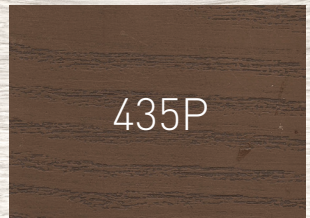

465P

**SEDONA
PREMIER**

203P

**BARNWOOD GREY
PREMIER**

440P

**RANCH OAK
PREMIER**

495P

**BRAZILLIAN CHERRY
PREMIER**

426P

**DARK TOFFEE
PREMIER**

150P

**BEACHWOOD
PREMIER**

470P

**RUSTIC REDWOOD
PREMIER**

450P

**WESTERN ALDER
PREMIER**

428P

**SPANISH CEDAR
PREMIER**

435P

**EUROPEAN ASH
PREMIER**

425P

**NATURAL OAK
PREMIER**

We strive to make our colours as accurate as possible. **However printed images are intended as a guide only.** All colours are approximations of actual colours and a reasonable degree of colour finish variations can be expected during production line application.