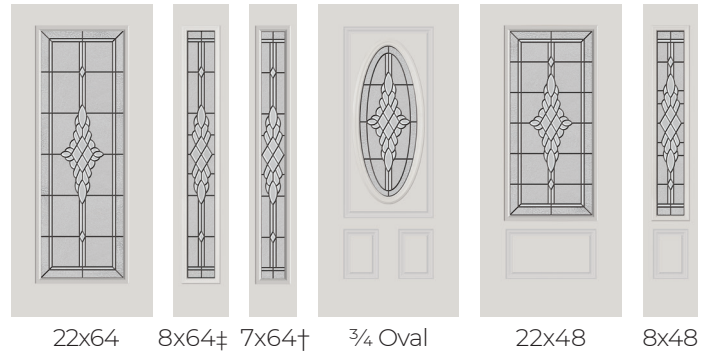

* Clear glass only   † 7x64 Textured O&B Only   ‡ 8x64 Smooth O&B Only