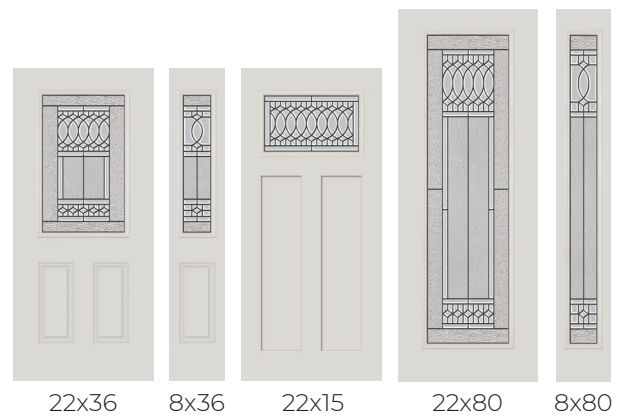

† 7x64 Textured O&B Only   ‡ 8x64 Smooth O&B Only