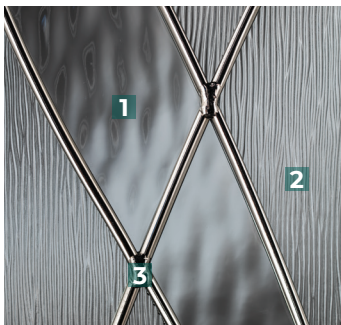

PRIVACY RATING

* Clear glass only † 7x64 Textured O&B Only ‡ 8x64 Smooth O&B Only

VAPOUR

Texture exposed to inside of home

PRIVACY RATING

† 7x64 Textured O&B Only ‡ 8x64 Smooth O&B Only

WATERSIDE

- 1. Clear Soft Wave Glass
- 2. Streamed Glass
- 3. Black Chrome Caming