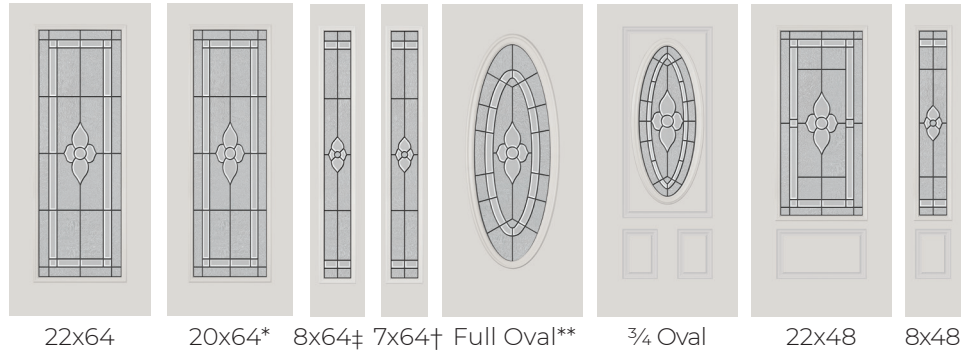

* Platinum nickel only   ** Clear glass only   † 7x64 Textured O&B Only   ‡ 8x64 Smooth O&B Only