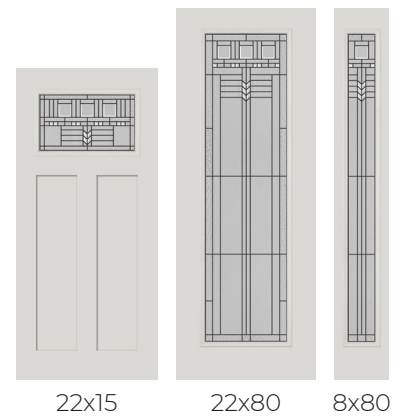

† 7x64 Textured O&B Only   ‡ 8x64 Smooth O&B Only