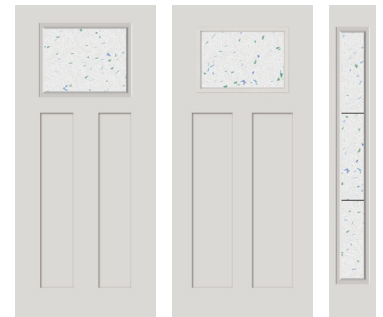

Silkscreen Glass

PRIVACY RATING

† 7x64 Textured O&B Only ‡ 8x64 Smooth O&B Only

BRISTOL

- 1. Clear Bevels
- 2. Hammered Glass
- 3. Granite Glass
- 4. Satin Nickel Caming

PRIVACY RATING

* Clear glass only † 7x64 Textured O&B Only ‡ 8x64 Smooth O&B Only

CELEBRATION OCEAN

- 1. Texture enclosed in glass
- 2. Platinum Nickel Caming

PRIVACY RATING

22x17

22x15

7x64* †

* Only 7x64 has caming † 7x64 Textured O&B Only

CHINCHILLA