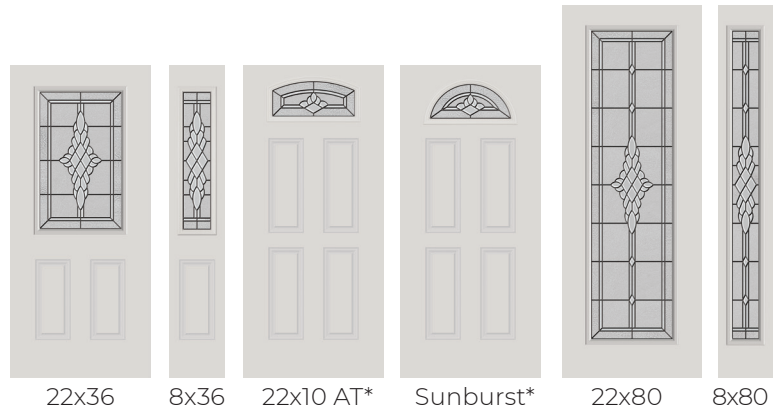

* Clear glass only   † 7x64 Textured O&B Only   ‡ 8x64 Smooth O&B Only