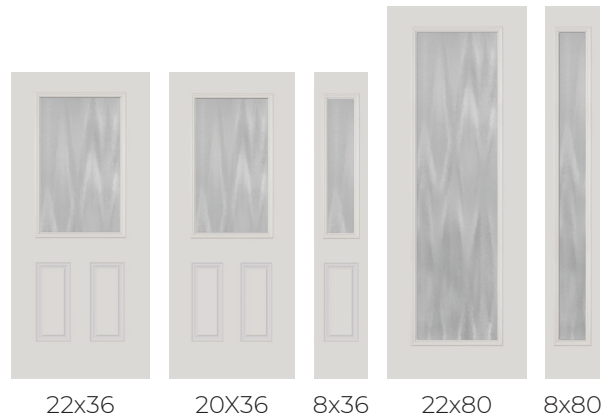

† 7x64 Textured O&B Only ‡ 8x64 Smooth O&B Only