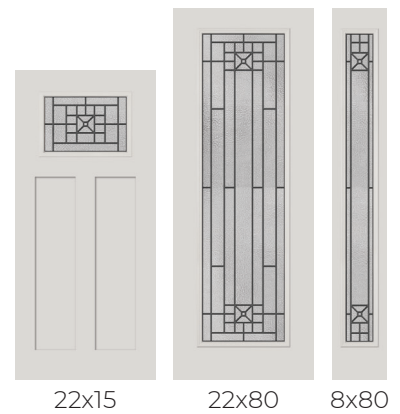

† 7x64 Textured O&B Only   ‡ 8x64 Smooth O&B Only