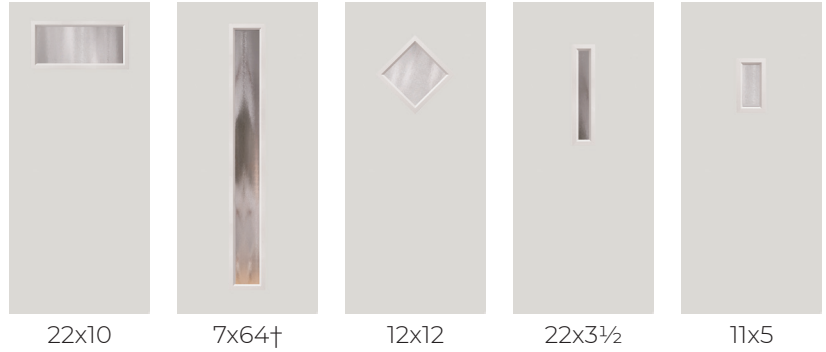

Texture exposed to inside of home