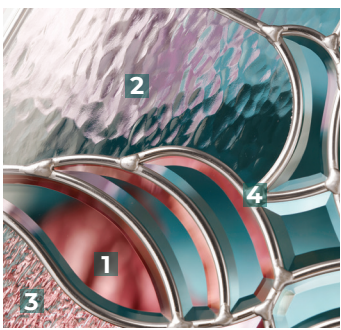

Silkscreen Glass

PRIVACY RATING

† 7x64 Textured O&B Only ‡ 8x64 Smooth O&B Only

BRISTOL

- 1. Clear Bevels
- 2. Hammered Glass
- 3. Granite Glass
- 4. Satin Nickel Caming

PRIVACY RATING

* Clear glass only † 7x64 Textured O&B Only ‡ 8x64 Smooth O&B Only

PRIVACY RATING

* Clear glass only † 7x64 Textured O&B Only ‡ 8x64 Smooth O&B Only

VAPOUR

Texture exposed to inside of home

PRIVACY RATING

† 7x64 Textured O&B Only ‡ 8x64 Smooth O&B Only

WATERSIDE

- 1. Clear Soft Wave Glass
- 2. Streamed Glass
- 3. Black Chrome Caming