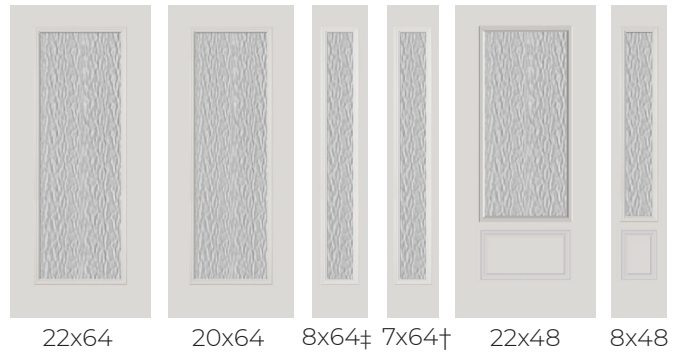

PRIVACY RATING

† 7x64 Textured O&B Only ‡ 8x64 Smooth O&B Only

STREAMED

Texture exposed to inside of home

PRIVACY RATING

† 7x64 Textured O&B Only ‡ 8x64 Smooth O&B Only

TOPAZ

- 1. Bronze Seedy Glass
- 2. Thin Reed Glass
- 3. Micro-Granite Glass
- 4. Clear Bevels
- 5. Patina Caming

PRIVACY RATING

* Clear glass only † 7x64 Textured O&B Only ‡ 8x64 Smooth O&B Only

VAPOUR

Texture exposed to inside of home

PRIVACY RATING

† 7x64 Textured O&B Only ‡ 8x64 Smooth O&B Only

WATERSIDE

- 1. Clear Soft Wave Glass
- 2. Streamed Glass
- 3. Black Chrome Caming

PRIVACY RATING

* Clear glass only † 7x64 Textured O&B Only ‡ 8x64 Smooth O&B Only

SPOTLIGHTS® DOORGLASS

DESIGN THE DOOR THAT FITS YOUR STYLE

Spotlights are true to the character of your home's aesthetics. There are a variety of glass designs and textures that come with an architecturally authentic modern frame profile that create the minimalist aesthetic and functional attributes that you are wanting for your home.