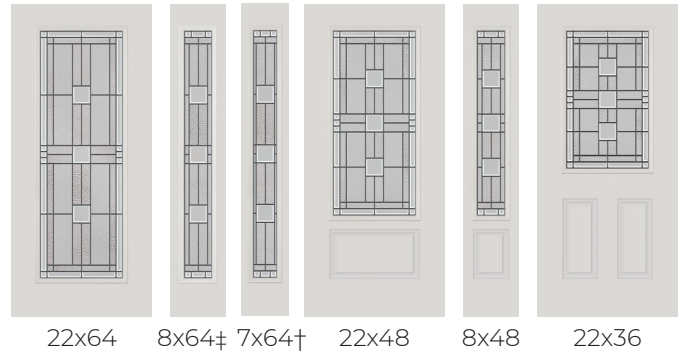

PRIVACY RATING

* Clear glass only † 7x64 Textured O&B Only ‡ 8x64 Smooth O&B Only

MONTEREY

1. Micro-Granite Glass
2. Granite Glass
3. Clear Bevels
4. Patina Caming

PRIVACY RATING

NONE LOW MED **HIGH** MAX

22x15