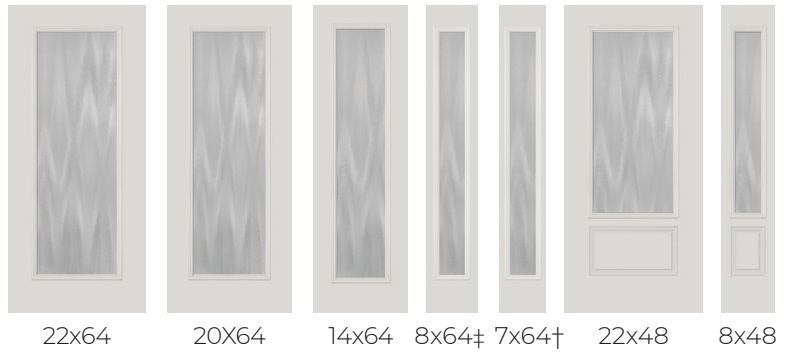

† 7x64 Textured O&B Only ‡ 8x64 Smooth O&B Only