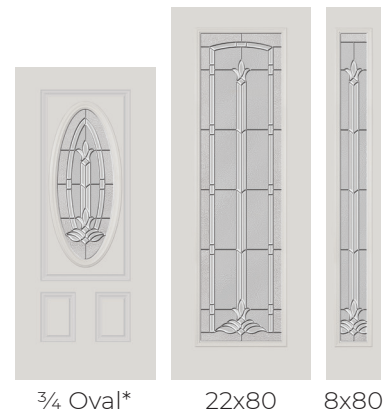

Silkscreen Glass

PRIVACY RATING

† 7x64 Textured O&B Only ‡ 8x64 Smooth O&B Only

BRISTOL

- 1. Clear Bevels
- 2. Hammered Glass
- 3. Granite Glass
- 4. Satin Nickel Caming

PRIVACY RATING

* Clear glass only † 7x64 Textured O&B Only ‡ 8x64 Smooth O&B Only

CELEBRATION OCEAN

- 1. Texture enclosed in glass
- 2. Platinum Nickel Caming

PRIVACY RATING

22x17

22x15

7x64* †

* Only 7x64 has caming † 7x64 Textured O&B Only

CHINCHILLA