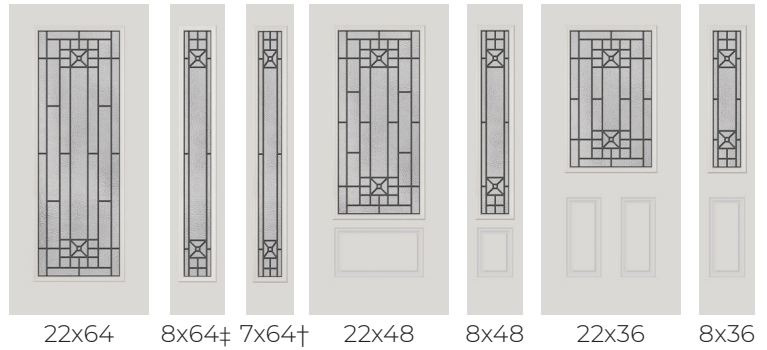

† 7x64 Textured O&B Only   ‡ 8x64 Smooth O&B Only