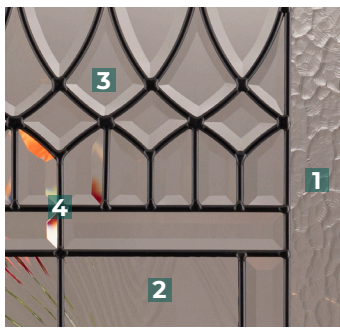

OAK PARK

- 1. Crinkle Glass
- 2. Thin Reed Glass
- 3. Clear Seedy Glass
- 4. Clear Bevels
- 5. Patina Caming

PRIVACY RATING

† 7x64 Textured O&B Only ‡ 8x64 Smooth O&B Only

PARIS

- 1. Arctic Glass
- 2. Clear Renaissance Glass
- 3. Clear Bevels
- 4. Patina Caming