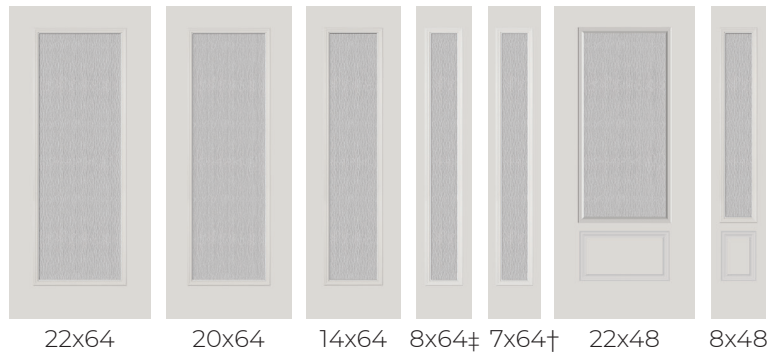

PRIVACY RATING

† 7x64 Textured O&B Only ‡ 8x64 Smooth O&B Only

STREAMED

Texture exposed to inside of home

PRIVACY RATING

† 7x64 Textured O&B Only ‡ 8x64 Smooth O&B Only

TOPAZ

- 1. Bronze Seedy Glass
- 2. Thin Reed Glass
- 3. Micro-Granite Glass
- 4. Clear Bevels
- 5. Patina Caming

PRIVACY RATING

* Clear glass only † 7x64 Textured O&B Only ‡ 8x64 Smooth O&B Only

VAPOUR

Texture exposed to inside of home

PRIVACY RATING

† 7x64 Textured O&B Only ‡ 8x64 Smooth O&B Only

WATERSIDE

- 1. Clear Soft Wave Glass
- 2. Streamed Glass
- 3. Black Chrome Caming