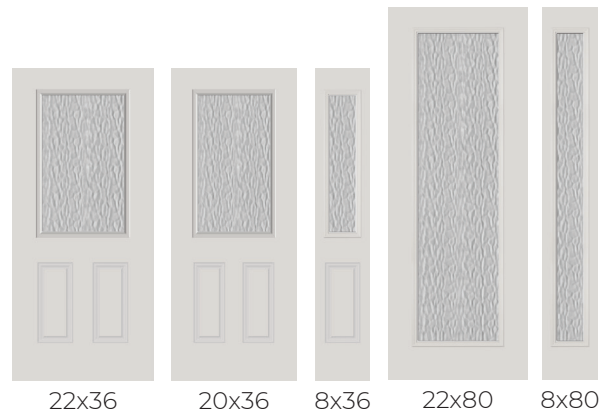

PRIVACY RATING

† 7x64 Textured O&B Only ‡ 8x64 Smooth O&B Only

STREAMED

Texture exposed to inside of home

PRIVACY RATING

† 7x64 Textured O&B Only ‡ 8x64 Smooth O&B Only

TOPAZ

- 1. Bronze Seedy Glass
- 2. Thin Reed Glass
- 3. Micro-Granite Glass
- 4. Clear Bevels
- 5. Patina Caming

PRIVACY RATING

* Clear glass only † 7x64 Textured O&B Only ‡ 8x64 Smooth O&B Only

VAPOUR

Texture exposed to inside of home

PRIVACY RATING

† 7x64 Textured O&B Only ‡ 8x64 Smooth O&B Only

WATERSIDE

- 1. Clear Soft Wave Glass
- 2. Streamed Glass
- 3. Black Chrome Caming