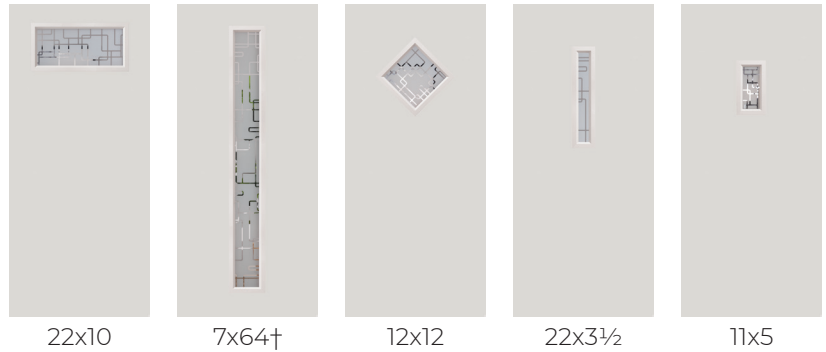

CHINCHILLA

Texture exposed to inside of home

CIRCUIT

Silkscreen enclosed in glass

CUBED

Texture enclosed in glass

† 7x64 Textured O&B Only

ENCLOSED BLINDS