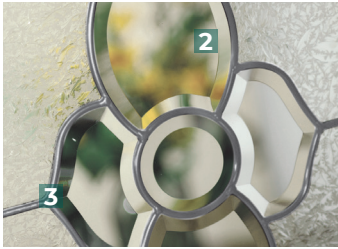

NOUVEAU

1. Glue Chip Glass
2. Clear Bevels
3. Platinum Nickel Caming
4. Patina Caming

PRIVACY RATING