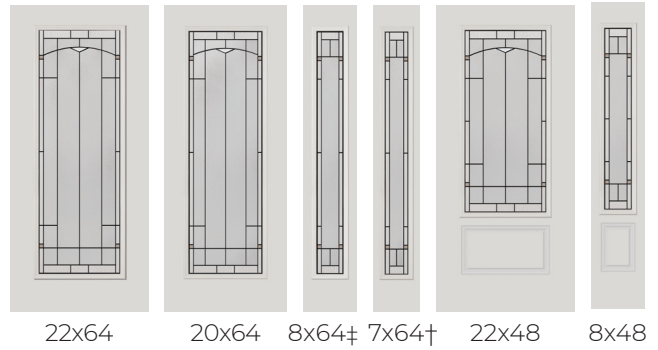

* Clear glass only   † 7x64 Textured O&B Only   ‡ 8x64 Smooth O&B Only