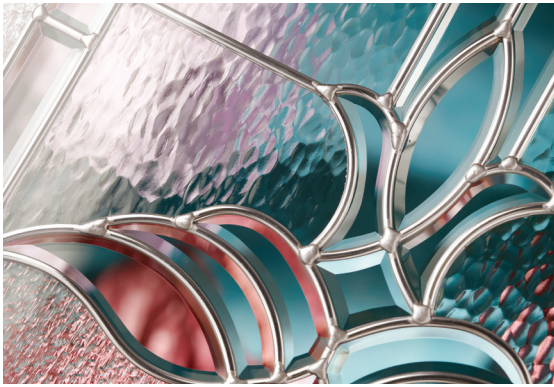

Doorglass & Blinds Collection

DOORGLASS STYLIZED

BAROQUE	3
BLANCA	4
BRISTOL	5
CELEBRATION OCEAN	6
CHINCHILLA	7
COURTYARD	8
CROSSWALK	9
DITTO	10
DORIAN	11
GRACE	12
LINEN	13
MICRO-GRANITE	14
MISTIFY BLACK	15
MOHAVE	16
MONTEREY	17
NOUVEAU	18
OAK PARK	19
PARIS	20
STREAMED	21
TOPAZ	22
VAPOUR	23
WATERSIDE	24