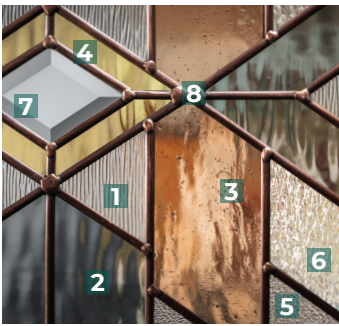

Acid Etched

PRIVACY RATING

† 7x64 Textured O&B Only ‡ 8x64 Smooth O&B Only

MICRO-GRANITE

Texture enclosed in glass

PRIVACY RATING

† 7x64 Textured O&B Only ‡ 8x64 Smooth O&B Only

MISTIFY BLACK

- 1. Textured Glass
- 2. Black Ceramic Frit

† 7x64 Textured O&B Only ‡ 8x64 Smooth O&B Only

MOHAVE

1. Streamed Glass
2. Gray Soft Wave Glass
3. Bronze Seedy Glass
4. Pale Amber Soft Wave Glass
5. Micro-Iced Granite Glass
6. Small Hammered Glass
7. Clear Bevels
8. Oil-Rubbed Bronze Caming