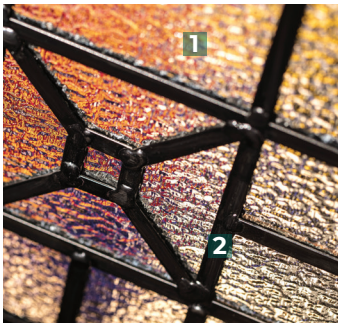

COURTYARD

1. Granite Glass
2. Flat Patina Caming

PRIVACY RATING