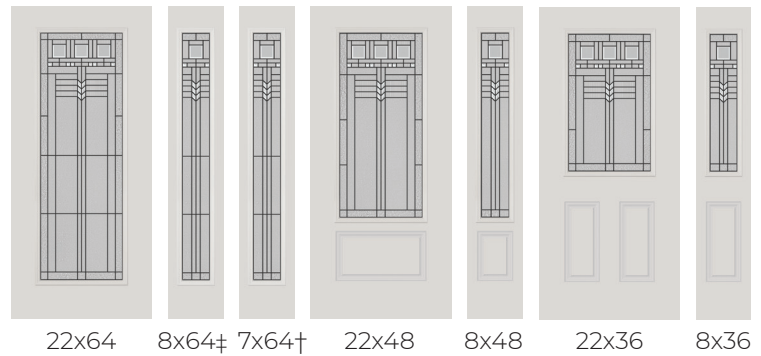

† 7x64 Textured O&B Only   ‡ 8x64 Smooth O&B Only