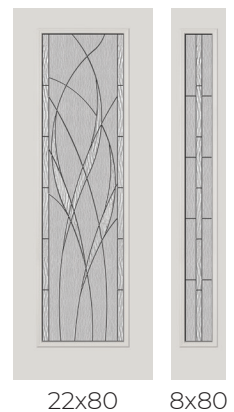

* Clear glass only   † 7x64 Textured O&B Only   ‡ 8x64 Smooth O&B Only